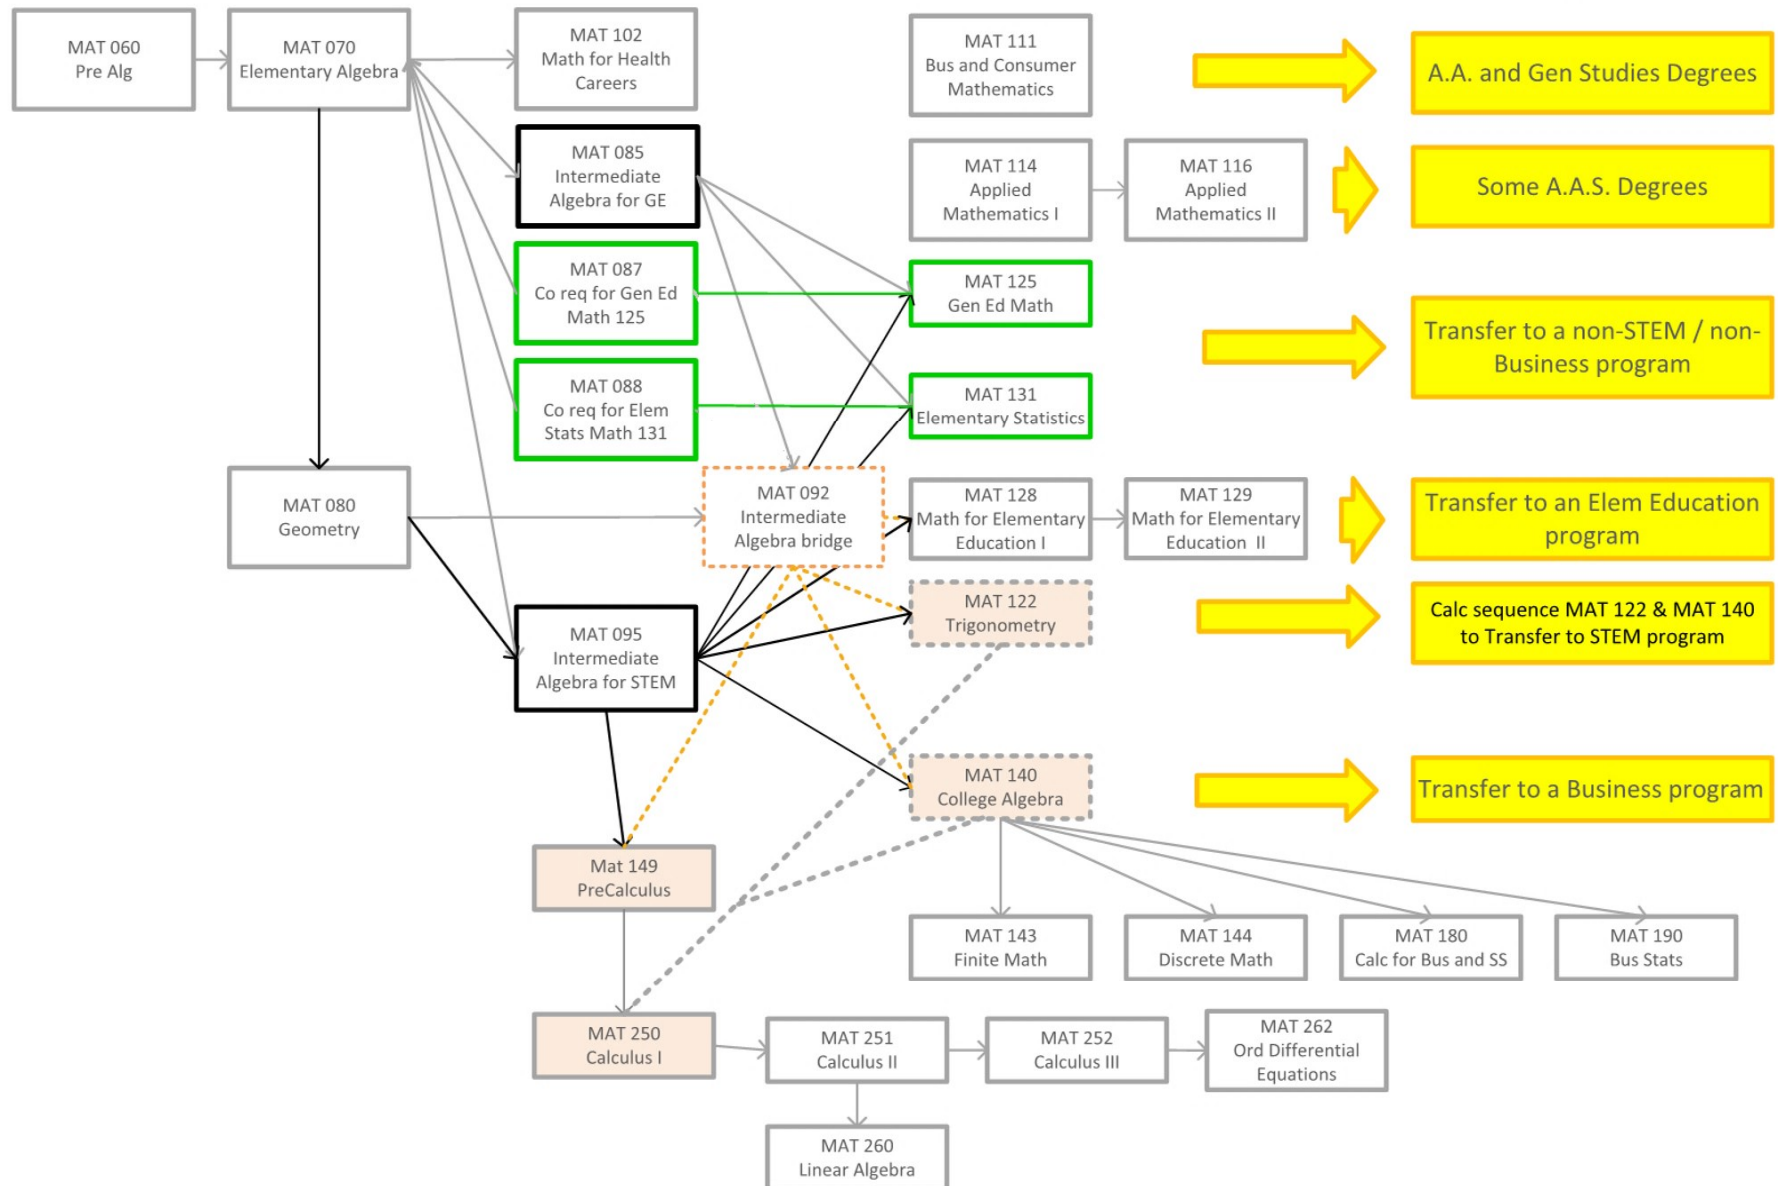

# Goal

MAT 080 is waived with a C or better in HS Geometry.

MAT 092 is for students who took MAT 085 but wish to change to STEM/Business track

Enrollment in MAT 149 requires a grade of "A" in MAT 095.

Calculus sequence, MAT 140 and MAT 122 to transfer to STEM program.